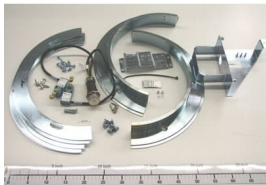

Classifications

Customs Tariff Number	85369095
Part Type	New
WEEE Category	Product Not in WEEE Scope

Dimensions

Product Net Weight	11.12 kg
Gross Weight	11.12 kg

Additional Information

Frame Size	Spare_Parts
Product Name	Pos.switch ax.1,2 sw
ABB Type Designation	-

Categories

Robotics → Robots → Articulated Robots → IRB 4400 → IRB 4400

Robot Part Location

An error has occurred while processing HtmlTextBox "":
The expression contains undefined function call GetDictionaryItemValue().